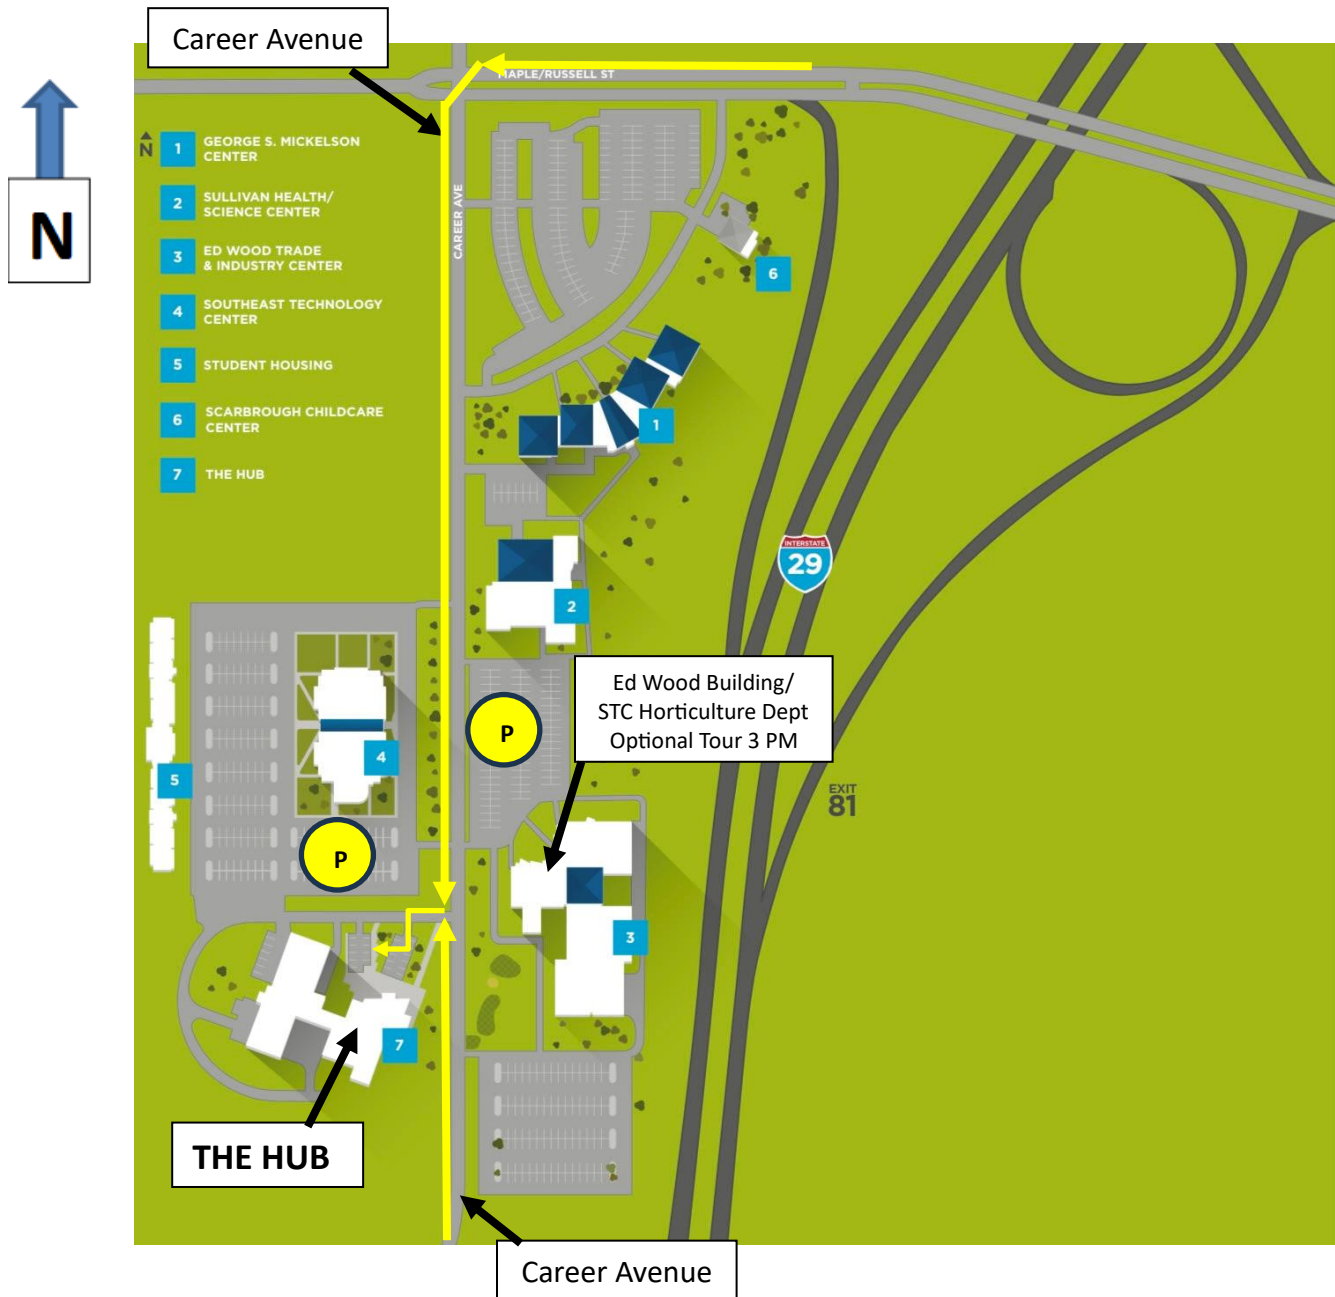

THE HUB AT SOUTHEAST TECHNICAL COLLEGE – 2001 N CAREER AVENUE – SIOUX FALLS, SD

DIRECTIONS FROM THE NORTH:

- From Southbound I29, take Exit 81 (Russel/Maple St) and turn right onto Maple Street.
- Follow Maple Street west to N Career Avenue. Turn left onto N Career Avenue.
- Follow N Career Avenue south to The Hub at 2001 N Career Avenue.

DIRECTIONS FROM THE SOUTH:

- From Northbound I29, take Exit 80 (Madison St) and turn left onto Madison Street.
- Follow Madison St west to Terry Avenue. Turn right onto Terry Avenue.
- Follow Terry Avenue north to N Career Avenue. Turn right onto N Career Avenue.
- Follow N Career Avenue (road curves) to The Hub at 2001 N Career Avenue.

All parking areas are open to the public.